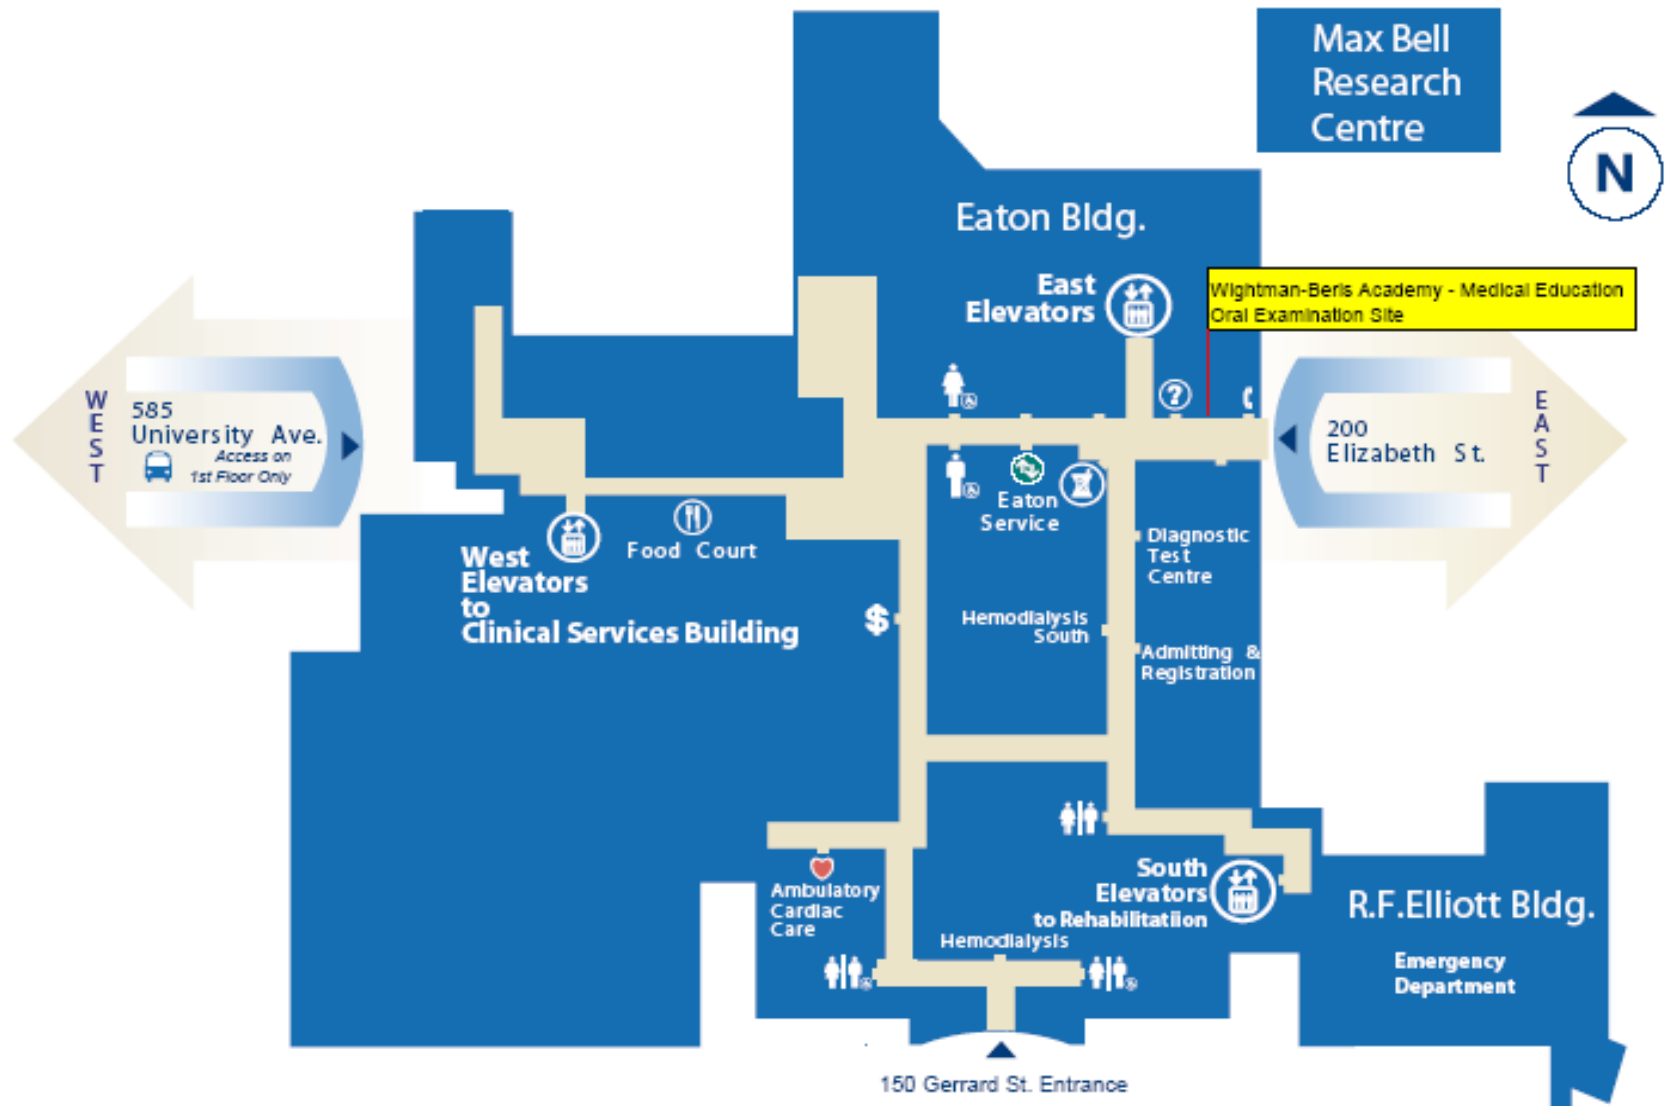

Hematology Resident Retreat 2013

Toronto General Hospital, Ground Floor

Medical Sciences Building, 1 King's College Circle, Discovery Commons - Room 3172

The easiest way to find us is to walk up the stairs opposite the Tim Hortons (facing King's College Circle.) Walk straight down the hall towards the wooden sign. (See map)
Elevators are located near the Queens Park entrance, and the cafeteria

Medical Sciences Building, 1 King's College Circle, Discovery Commons - Room 3172, Toronto, Ontario, M5S 1A8