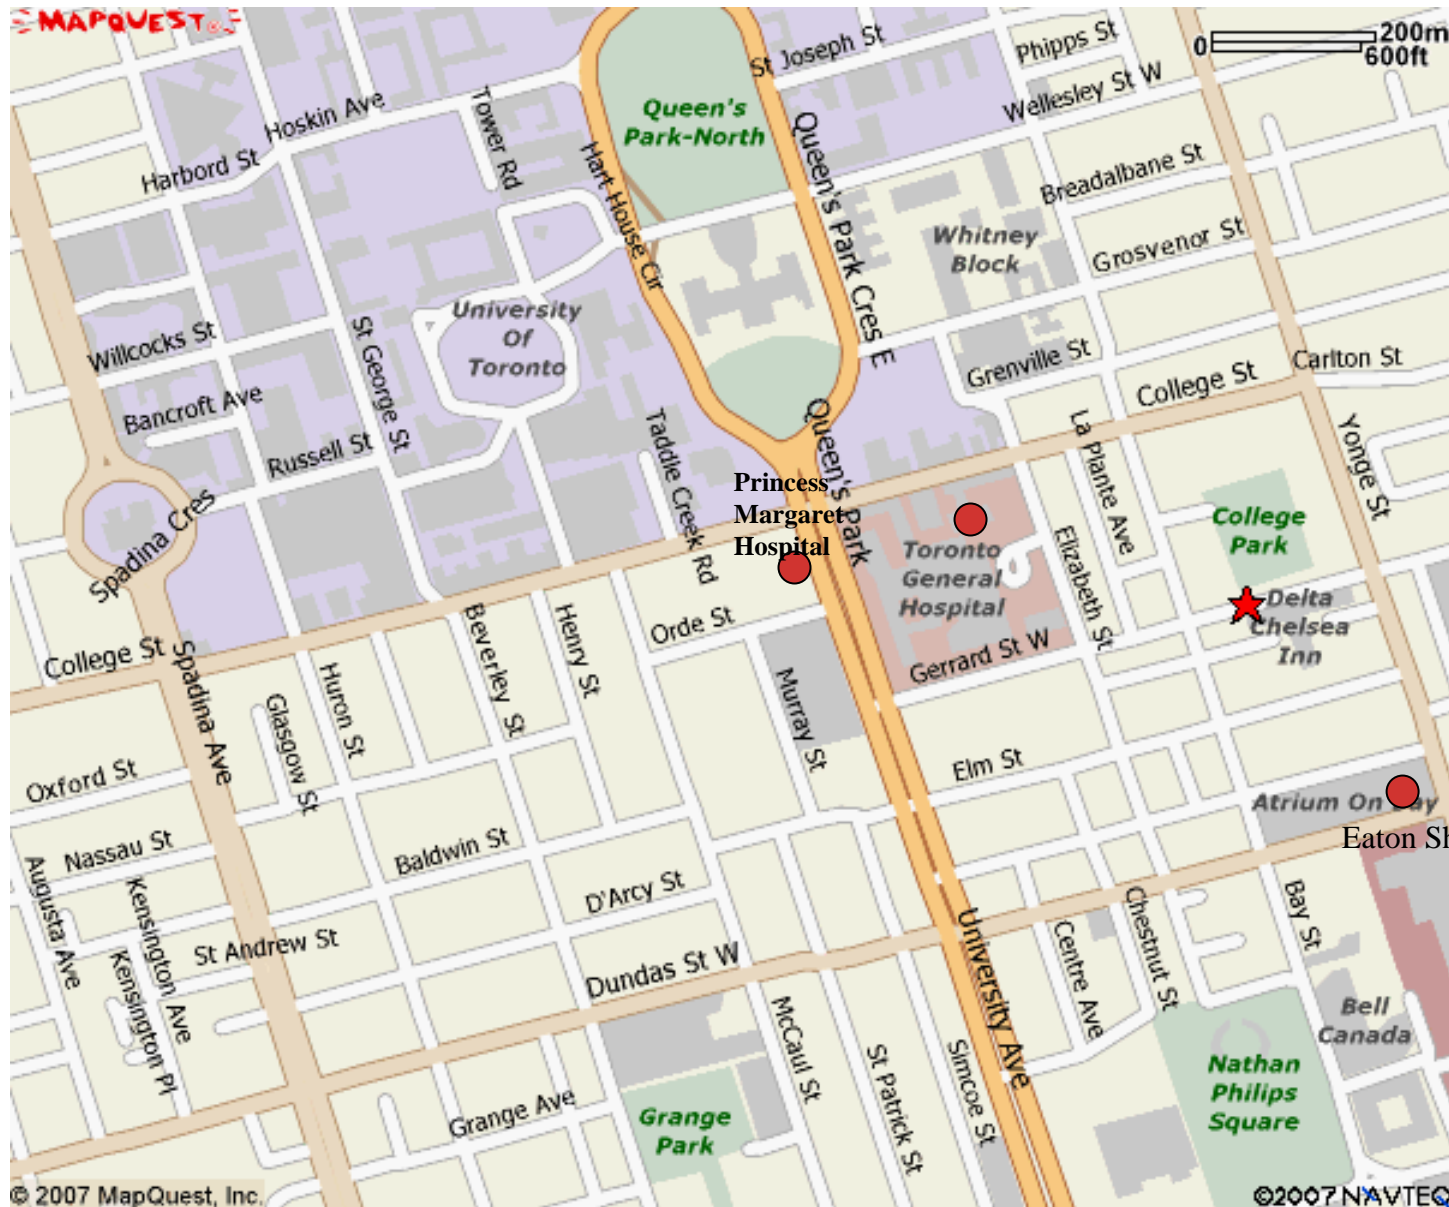

Hematology Resident Retreat 2013

Toronto General Hospital, Ground Floor

Medical Sciences Building, 1 King's College Circle, Discovery Commons - Room 3172

The easiest way to find us is to walk up the stairs opposite the Tim Hortons (facing King's College Circle.) Walk straight down the hall towards the wooden sign. (See map)
Elevators are located near the Queens Park entrance, and the cafeteria

Medical Sciences Building, 1 King's College Circle, Discovery Commons - Room 3172, Toronto, Ontario, M5S 1A8