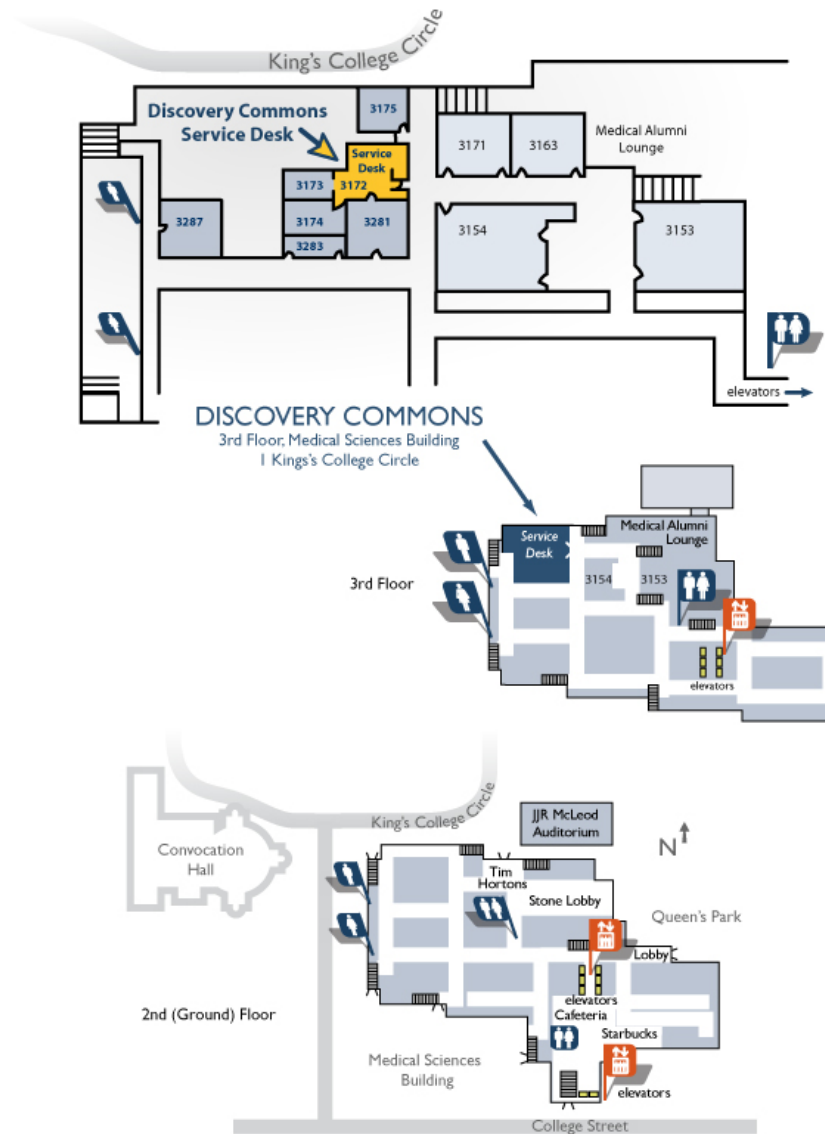

Hematology Resident Retreat 2013

Toronto General Hospital, Ground Floor

Medical Sciences Building, 1 King's College Circle, Discovery Commons - Room 3172

The easiest way to find us is to walk up the stairs opposite the Tim Hortons (facing King's College Circle.) Walk straight down the hall towards the wooden sign. (See map)
Elevators are located near the Queens Park entrance, and the cafeteria

Medical Sciences Building, 1 King's College Circle, Discovery Commons - Room 3172, Toronto, Ontario, M5S 1A8