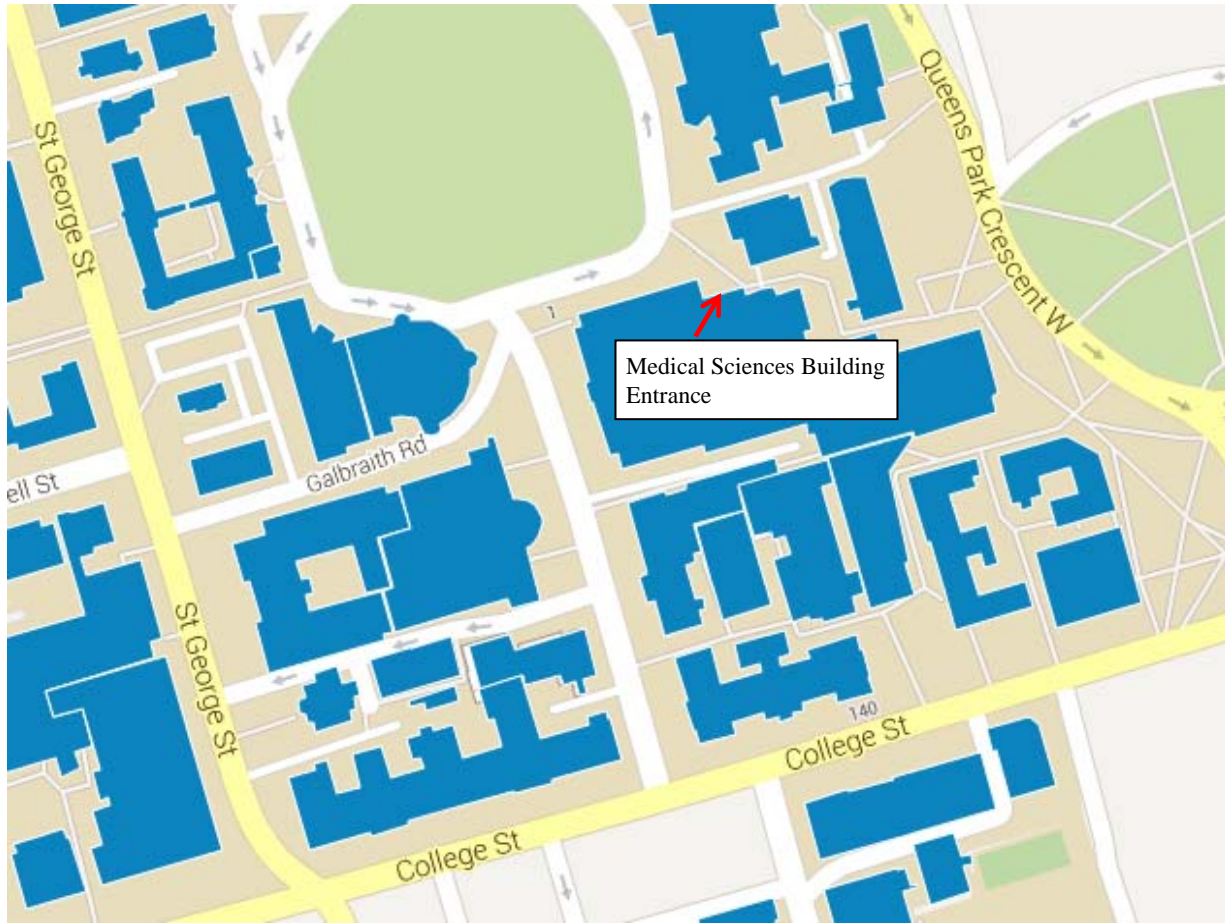

Hematology Resident Retreat 2013

Toronto General Hospital, Ground Floor

Medical Sciences Building, 1 King's College Circle, Discovery Commons - Room 3172

The easiest way to find us is to walk up the stairs opposite the Tim Hortons (facing King's College Circle.) Walk straight down the hall towards the wooden sign. (See map)
Elevators are located near the Queens Park entrance, and the cafeteria

Medical Sciences Building, 1 King's College Circle, Discovery Commons - Room 3172, Toronto, Ontario, M5S 1A8